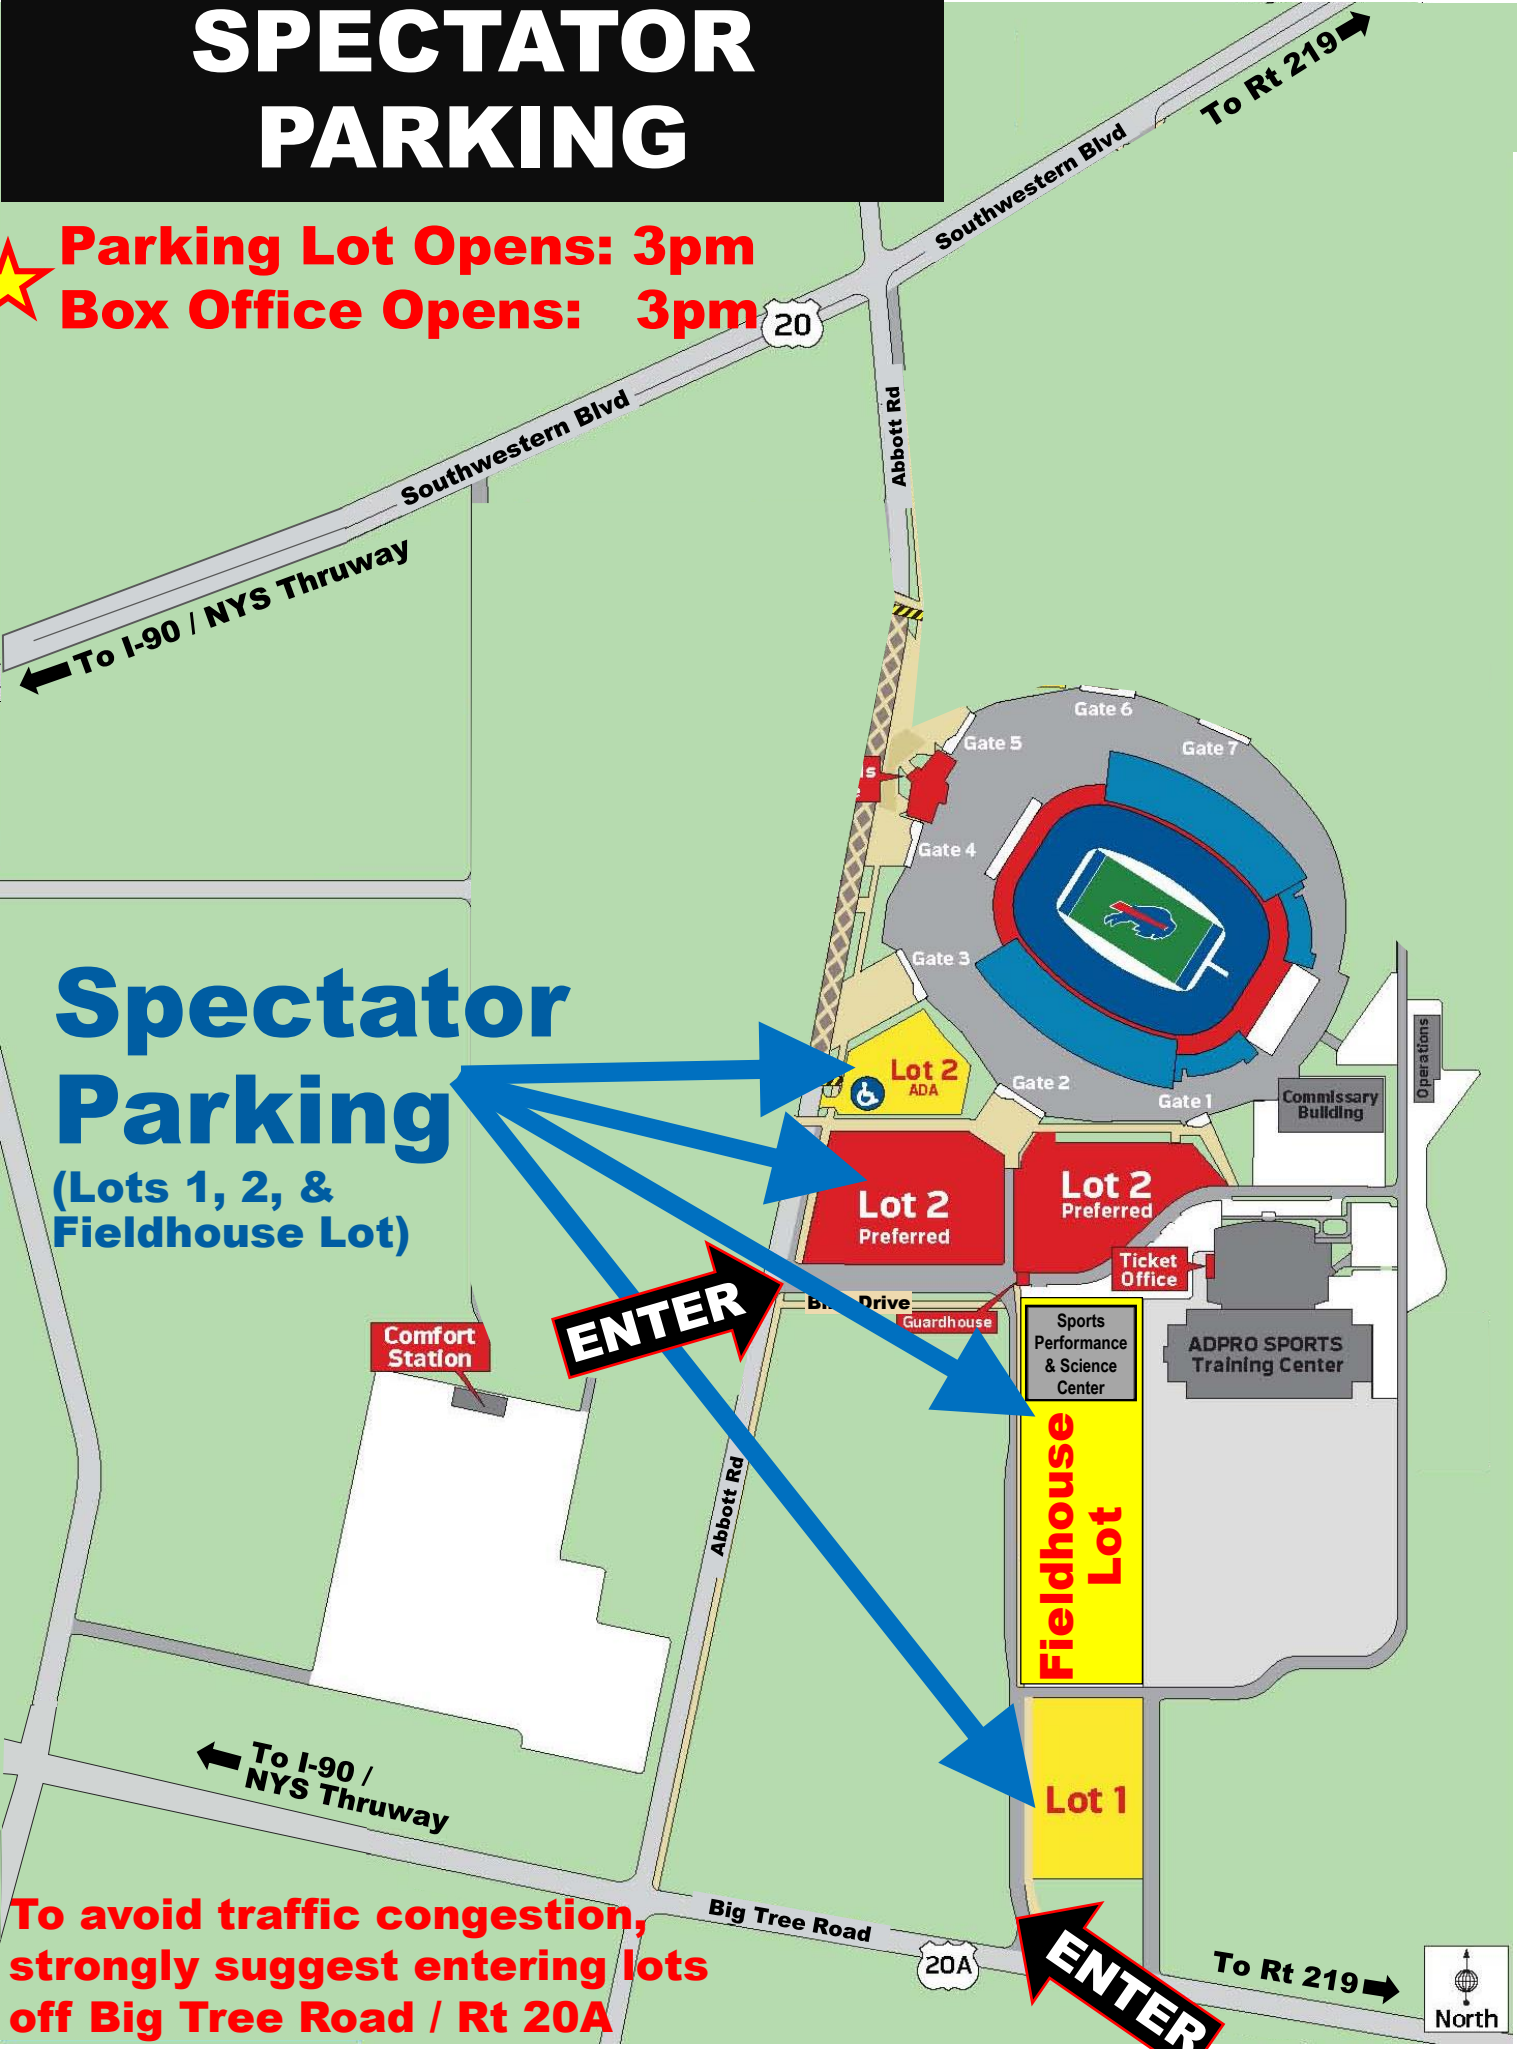

SPECTATOR PARKING

Parking Lot Opens: 3pm

Box Office Opens: 3pm

Spectator Parking

(Lots 1, 2, & Fieldhouse Lot)

ENTER

Fieldhouse Lot

Lot 1

Lot 2 Preferred

Lot 2 Preferred

Lot 2 ADA

Fieldhouse Lot

Lot 1

Lot 2 Preferred

Lot 2 Preferred

Lot 2 ADA

To avoid traffic congestion, strongly suggest entering lots off Big Tree Road / Rt 20A

ENTER